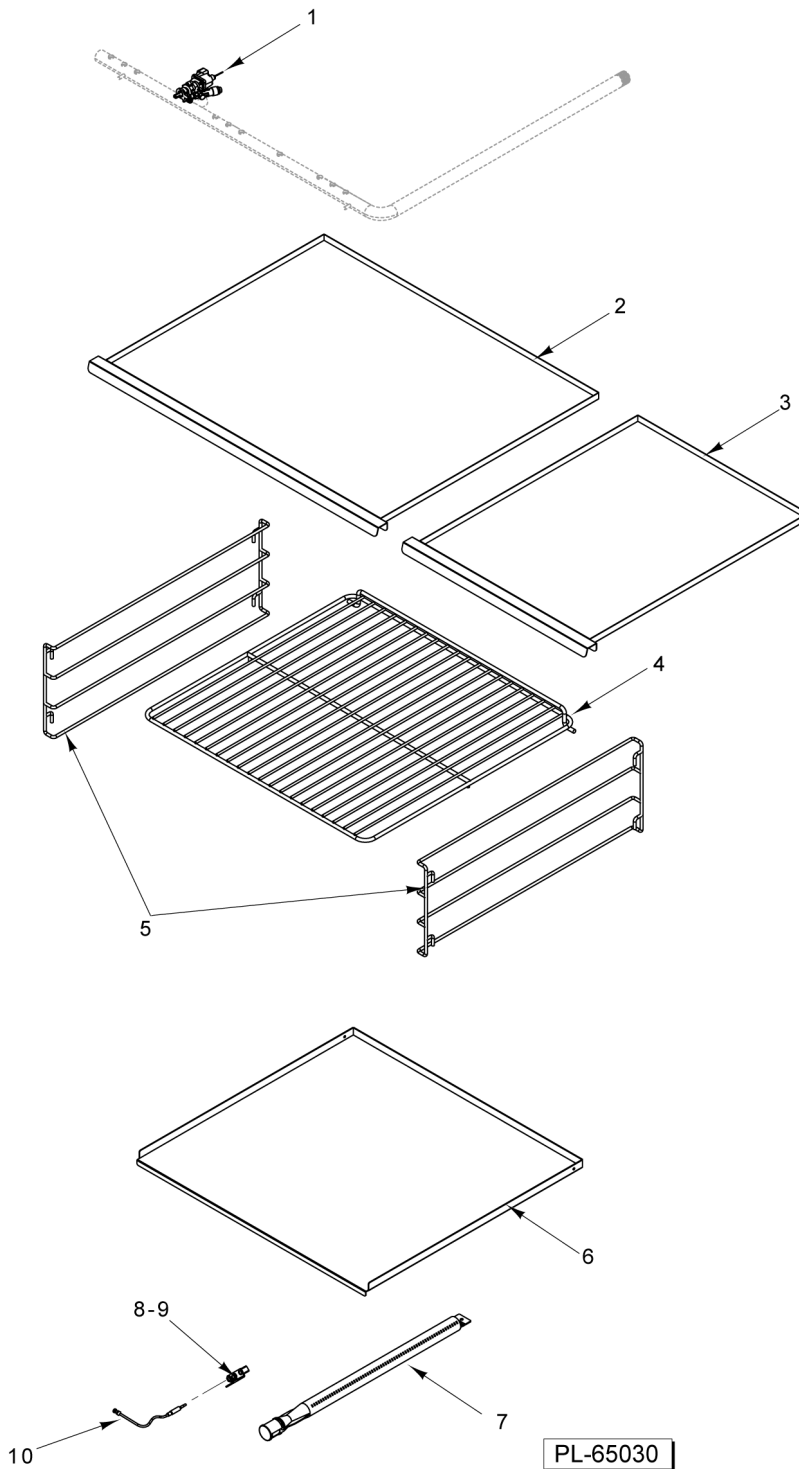

PL-65027

DOOR

DOOR

ILLUS.	PART NO.	NAME OF PART	AMT.
1	00-922448-0036A	Door Assy. (SX36).....	1
2	00-961331-00003	Stop - Door Hinge.....	2
3	00-922447-00036	Liner - Door (SX36).....	1
4	00-961331-00002	Hinge - LH Door.....	1
5	00-961331-00001	Hinge - RH Door.....	1
6	00-922441-00036	Panel - Door Outside (SX36).....	1
7	00-922423	Handle - Door.....	1
8	00-922448-0060A	Door Assy. (SX60).....	1
9	00-922447-00060	Liner - Door (SX60).....	1
10	00-922441-00060	Panel - Door Outside (SX60).....	1

PL-65028

COVERS (SX36)

COVERS (SX36)

ILLUS.	PART NO.	NAME OF PART	AMT.
PL-65028			
1	00-922436-00036	Riser - Back (Back Panel) (SX36).....	1
2	00-922438	Support - Back Riser.....	2
3	00-922437-00036	Riser - Back (Front Panel) (SX36).....	1
4	00-925000	Grate.....	6
5	00-922439-00036	Cover - Shelf (SX36).....	1
6	00-922440-00002	Panel - LH Side (SX36).....	1
7	00-922421	Plate - Dial.....	1
8	00-961412	Knob - Oven.....	1
9	00-961411	Knob - Open Top Burner.....	6
10	00-922446-00036	Panel - Front (SX36).....	1
11	00-922440-00001	Panel - RH Side (SX36).....	1
12	00-922435-00036	Lid - Front Lower (SX36).....	1
13	00-413112-00012	Leg (6 In.).....	4

**COVERS
(SX60 / SX60F)**

**COVERS
(SX60 / SX60F)**

ILLUS.	PART NO.	NAME OF PART	AMT.
1	00-922436-00060	Riser - Back (Back Panel) (SX60).....	1
2	00-922438	Support - Back Riser.....	3
3	00-922437-00060	Riser - Back (Front Panel (SX60).....	1
4	00-925000	Grate.....	AR
5	00-922439-00060	Cover - Shelf (SX60).....	1
6	00-922442-00002	Panel - LH Side (SX60).....	1
7	00-961412	Knob - Oven.....	2
8	00-961411	Knob - Open Top Burner.....	AR
9	00-922421	Plate - Dial.....	2
10	00-922446-00060	Panel - Front (SX60).....	1
11	00-922442-00001	Panel - RH Side (SX60).....	1
12	00-922435-00060	Lid - Front Lower (SX60).....	2
13	00-922446-0060F	Panel - Front (SX60F).....	1
14	00-413112-00012	Leg (6 In.).....	6