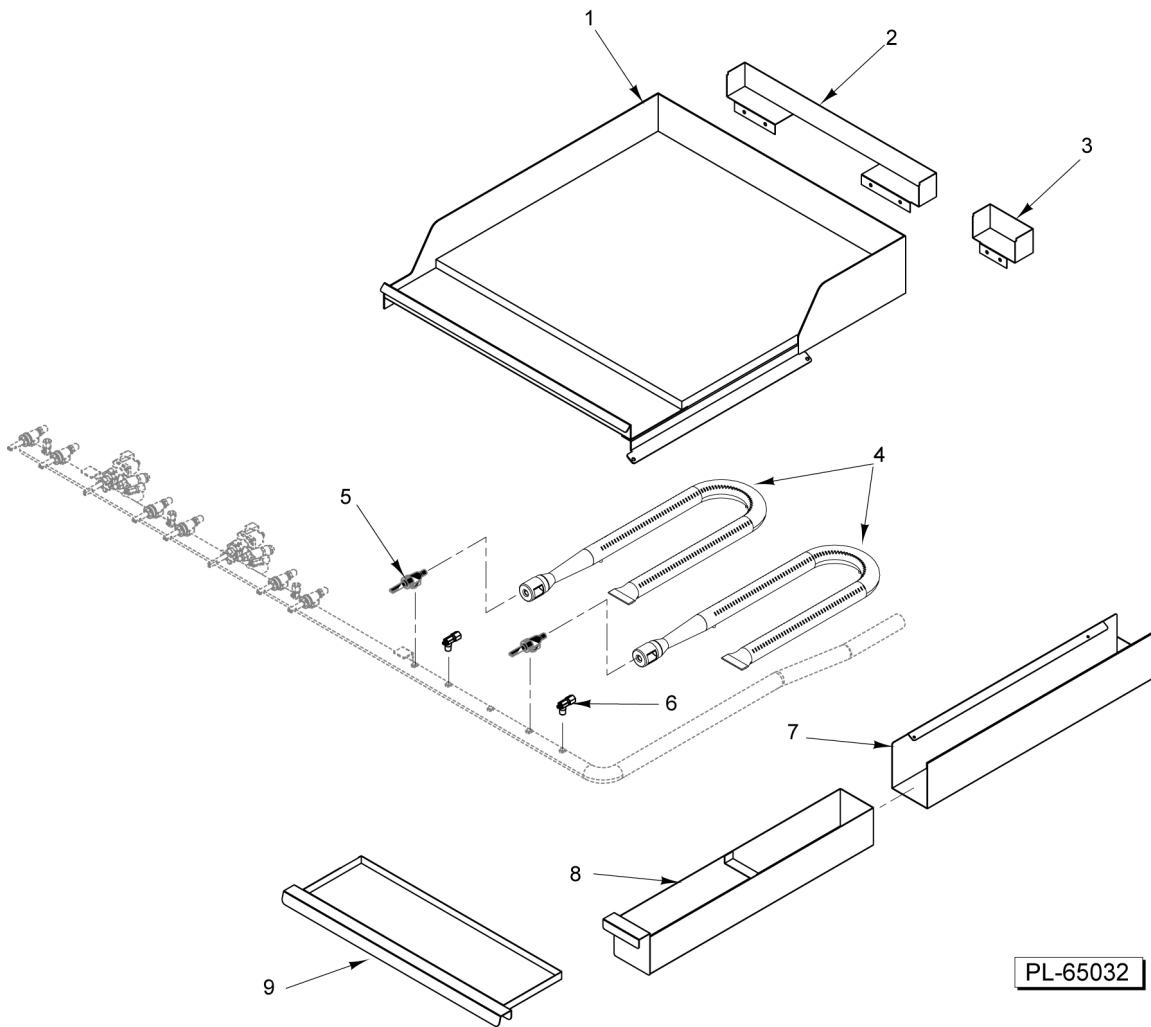

SX60F

SX60

SX36

PL-65031

PIPING

PIPING

ILLUS.	PART NO.	NAME OF PART	AMT.
PL-65031			
1	00-928014-0000A	Body - Oven Top Burner.....	AR
2	00-961329	Valve - Gas.....	AR
3	00-922422	Valve - Oven Top Pilot.....	AR
4	00-922426	Manifold (SX60F).....	1
5	00-922428	Manifold - Gas (SX60).....	1
6	00-922427	Manifold - Gas (SX36).....	1