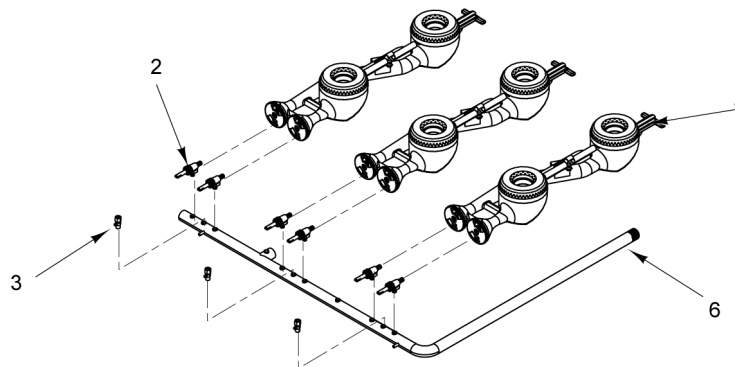

OVEN

OVEN

ILLUS.	PART NO.	NAME OF PART	AMT.
1	00-961330	Thermostat - SABAF.....	1
2	00-922431	Crumb Tray Assy.....	1
3	00-922432	Crumb Tray Assembly (SX60 Only).....	1
4	00-922424	Rack - Oven.....	1
5	00-922425	Support - Oven Rack.....	2
6	00-922429	Tray - Porcelian Oven.....	1
7	00-961332	Burner - Oven.....	1
8	00-412787-00001	Pilot - Oven (NAT).....	1
9	00-412787-00002	Pilot - Oven (LP).....	1
10	00-412788-00060	Thermocouple.....	1

SX60F

SX60

SX36

PL-65031

PIPING

PIPING

ILLUS.	PART NO.	NAME OF PART	AMT.
PL-65031			
1	00-928014-0000A	Body - Oven Top Burner.....	AR
2	00-961329	Valve - Gas.....	AR
3	00-922422	Valve - Oven Top Pilot.....	AR
4	00-922426	Manifold (SX60F).....	1
5	00-922428	Manifold - Gas (SX60).....	1
6	00-922427	Manifold - Gas (SX36).....	1