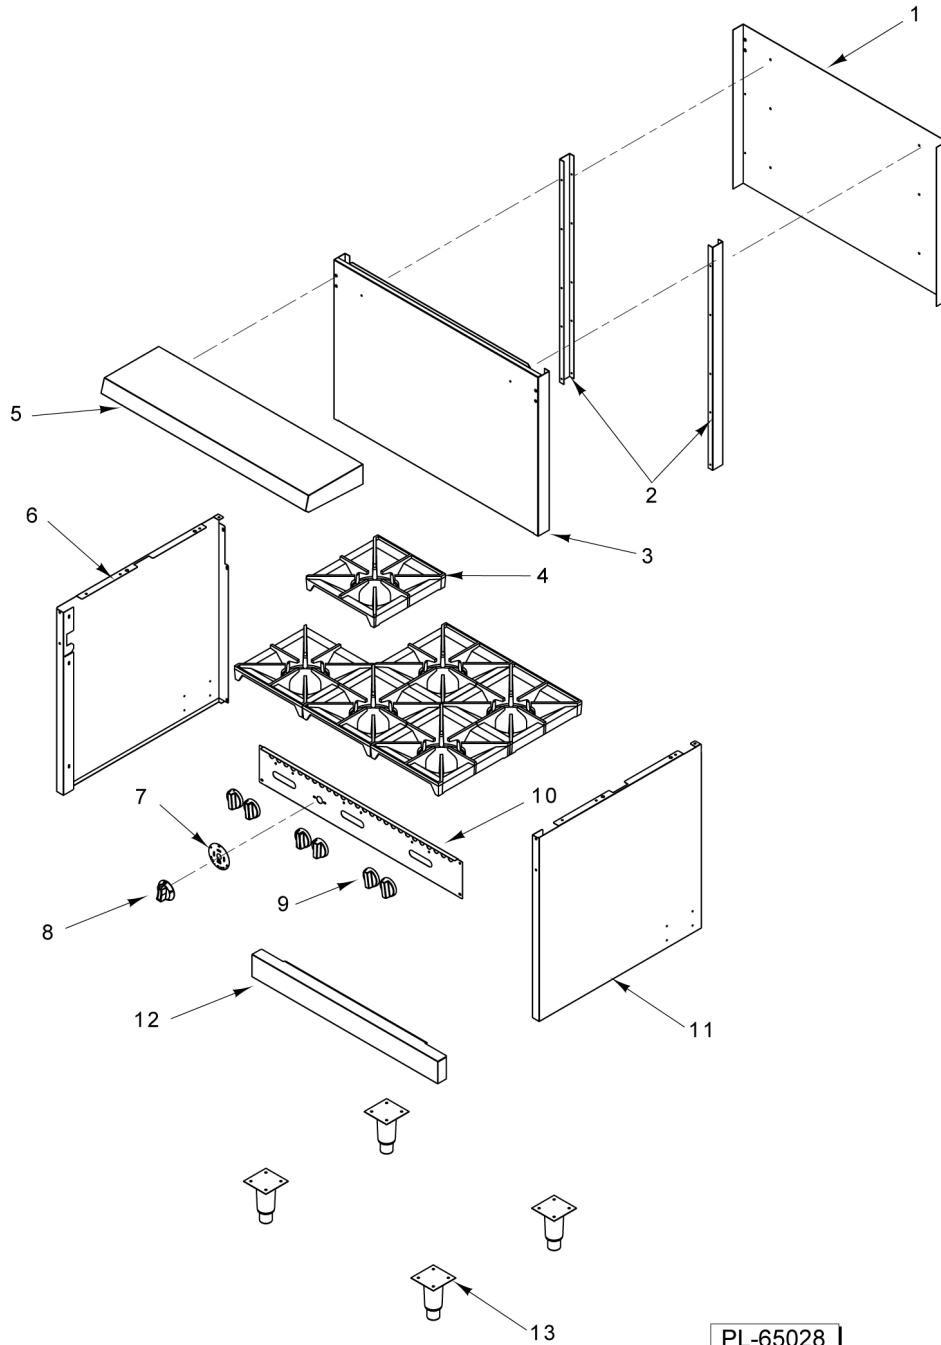

CATALOG OF REPLACEMENT PARTS

VESTA SX36/SX60/SX60F RANGE

SX36

SX60F

Table of Contents

5	DOOR
7	COVERS (SX36)
9	COVERS (SX60 / SX60F)
11	OVEN
13	PIPING
15	GRIDDLE

SX36

SX60 / SX60F

PL-65027

DOOR

DOOR

ILLUS.	PART NO.	NAME OF PART	AMT.
1	00-922448-0036A	Door Assy. (SX36).....	1
2	00-961331-00003	Stop - Door Hinge.....	2
3	00-922447-00036	Liner - Door (SX36).....	1
4	00-961331-00002	Hinge - LH Door.....	1
5	00-961331-00001	Hinge - RH Door.....	1
6	00-922441-00036	Panel - Door Outside (SX36).....	1
7	00-922423	Handle - Door.....	1
8	00-922448-0060A	Door Assy. (SX60).....	1
9	00-922447-00060	Liner - Door (SX60).....	1
10	00-922441-00060	Panel - Door Outside (SX60).....	1

PL-65028

COVERS (SX36)

COVERS (SX36)

ILLUS.	PART NO.	NAME OF PART	AMT.
PL-65028			
1	00-922436-00036	Riser - Back (Back Panel) (SX36).....	1
2	00-922438	Support - Back Riser.....	2
3	00-922437-00036	Riser - Back (Front Panel) (SX36).....	1
4	00-925000	Grate.....	6
5	00-922439-00036	Cover - Shelf (SX36).....	1
6	00-922440-00002	Panel - LH Side (SX36).....	1
7	00-922421	Plate - Dial.....	1
8	00-961412	Knob - Oven.....	1
9	00-961411	Knob - Open Top Burner.....	6
10	00-922446-00036	Panel - Front (SX36).....	1
11	00-922440-00001	Panel - RH Side (SX36).....	1
12	00-922435-00036	Lid - Front Lower (SX36).....	1
13	00-413112-00012	Leg (6 In.).....	4