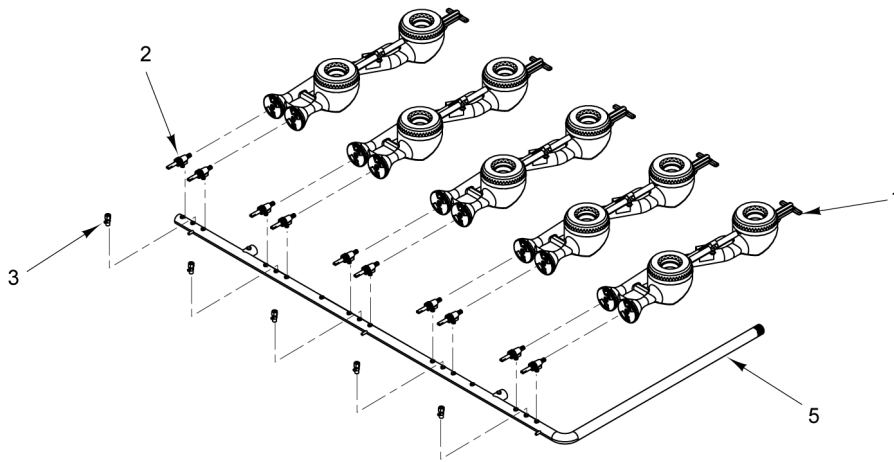

OVEN

OVEN

ILLUS.	PART NO.	NAME OF PART	AMT.
1	00-961330	Thermostat - SABAF.....	1
2	00-922431	Crumb Tray Assy.....	1
3	00-922432	Crumb Tray Assembly (SX60 Only).....	1
4	00-922424	Rack - Oven.....	1
5	00-922425	Support - Oven Rack.....	2
6	00-922429	Tray - Porcelian Oven.....	1
7	00-961332	Burner - Oven.....	1
8	00-412787-00001	Pilot - Oven (NAT).....	1
9	00-412787-00002	Pilot - Oven (LP).....	1
10	00-412788-00060	Thermocouple.....	1

SX60F

SX60

SX36

PL-65031

PIPING

PIPING

ILLUS.	PART NO.	NAME OF PART	AMT.
PL-65031			
1	00-928014-0000A	Body - Oven Top Burner.....	AR
2	00-961329	Valve - Gas.....	AR
3	00-922422	Valve - Oven Top Pilot.....	AR
4	00-922426	Manifold (SX60F).....	1
5	00-922428	Manifold - Gas (SX60).....	1
6	00-922427	Manifold - Gas (SX36).....	1