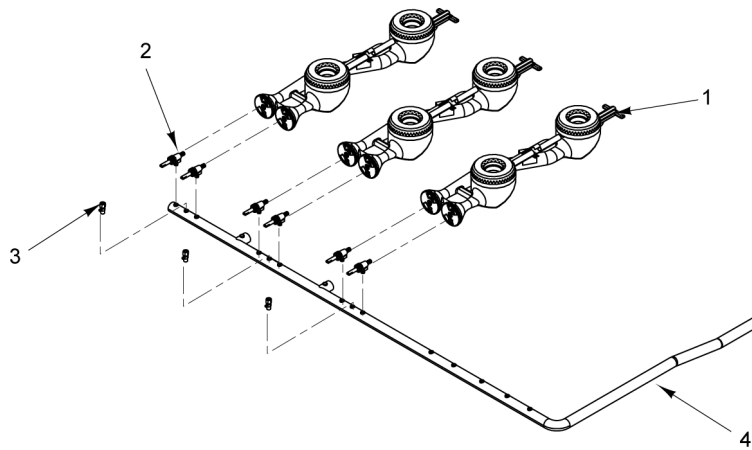

**COVERS
(SX60 / SX60F)**

**COVERS
(SX60 / SX60F)**

ILLUS.	PART NO.	NAME OF PART	AMT.
1	00-922436-00060	Riser - Back (Back Panel) (SX60).....	1
2	00-922438	Support - Back Riser.....	3
3	00-922437-00060	Riser - Back (Front Panel (SX60).....	1
4	00-925000	Grate.....	AR
5	00-922439-00060	Cover - Shelf (SX60).....	1
6	00-922442-00002	Panel - LH Side (SX60).....	1
7	00-961412	Knob - Oven.....	2
8	00-961411	Knob - Open Top Burner.....	AR
9	00-922421	Plate - Dial.....	2
10	00-922446-00060	Panel - Front (SX60).....	1
11	00-922442-00001	Panel - RH Side (SX60).....	1
12	00-922435-00060	Lid - Front Lower (SX60).....	2
13	00-922446-0060F	Panel - Front (SX60F).....	1
14	00-413112-00012	Leg (6 In.).....	6

OVEN

OVEN

ILLUS.	PART NO.	NAME OF PART	AMT.
1	00-961330	Thermostat - SABAF.....	1
2	00-922431	Crumb Tray Assy.....	1
3	00-922432	Crumb Tray Assembly (SX60 Only).....	1
4	00-922424	Rack - Oven.....	1
5	00-922425	Support - Oven Rack.....	2
6	00-922429	Tray - Porcelian Oven.....	1
7	00-961332	Burner - Oven.....	1
8	00-412787-00001	Pilot - Oven (NAT).....	1
9	00-412787-00002	Pilot - Oven (LP).....	1
10	00-412788-00060	Thermocouple.....	1

SX60F

SX60

SX36

PL-65031

PIPING

PIPING

ILLUS.	PART NO.	NAME OF PART	AMT.
PL-65031			
1	00-928014-0000A	Body - Oven Top Burner.....	AR
2	00-961329	Valve - Gas.....	AR
3	00-922422	Valve - Oven Top Pilot.....	AR
4	00-922426	Manifold (SX60F).....	1
5	00-922428	Manifold - Gas (SX60).....	1
6	00-922427	Manifold - Gas (SX36).....	1